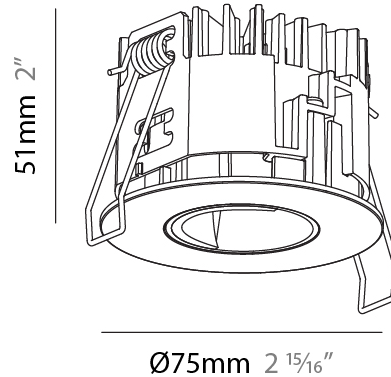

GENERAL

Series: Oiko Pro Round
Subseries: Oiko Pro Wallwash
Brand: Prolicht
Division: Architectural
Mounting Type: Recessed
Mounting Location: Ceiling
Subcategory: Downlight

PHYSICAL

Shape: Round
Diameter (mm): 75
Diameter (in): 2 15/16
Height (mm): 51
Height (in): 2
Ceiling Thickness (mm): 1 - 25
Ceiling Thickness (in): 1/16 - 1 3/16
Min. Recessing Depth (mm): 55
Min. Recessing Depth (in): 2 3/16
Light Distribution: Downlight
Diffuser: Lens Pack - Spread Lens / Linear Spread Lens / Honeycomb Louver
Fixture Finish: SSR / BKV / CWI / CRY / HAB / UFT / ITA / RUA / FTG / MYG / LOD / PUS / FRO / FUP / KIA / POP / BLS / SPG / MEY / GOH / GUM / CHC / COM / ABZ / JAG / OBR / MOS / ROR
Fixture Material: Aluminum Die Cast
Cut-out Measurements: 68mm / 2 11/16" Diameter

ELECTRICAL

Lamp Type: LED (Zhaga Standard)
Input Wattage (W): 14
Total Output Wattage (W): 12.7
Dimming: Dali Dimming
Driver Included: No
Driver Location: Recessed Housing
Driver Type: Constant Current - Universal (120Vac only for DALI driver)
Driver Class: Class 2
Input Voltage (V): 120 - 277
Constant Current (MA): 700

LED

Color Temperature (°K): 2700-6500 Tunable White
Max. Delivered Lumen (lm): 1216
Nominal Lumen (lm): 1460
CRI: >90 CRI
Lamp Life (hrs): 50000
Special LEDs offerings: Tunable White

OPTICAL

Adjustability: Fixed

RATINGS AND CERTIFICATIONS

Certified By: Certified for North American Standards
IP rating: IP20