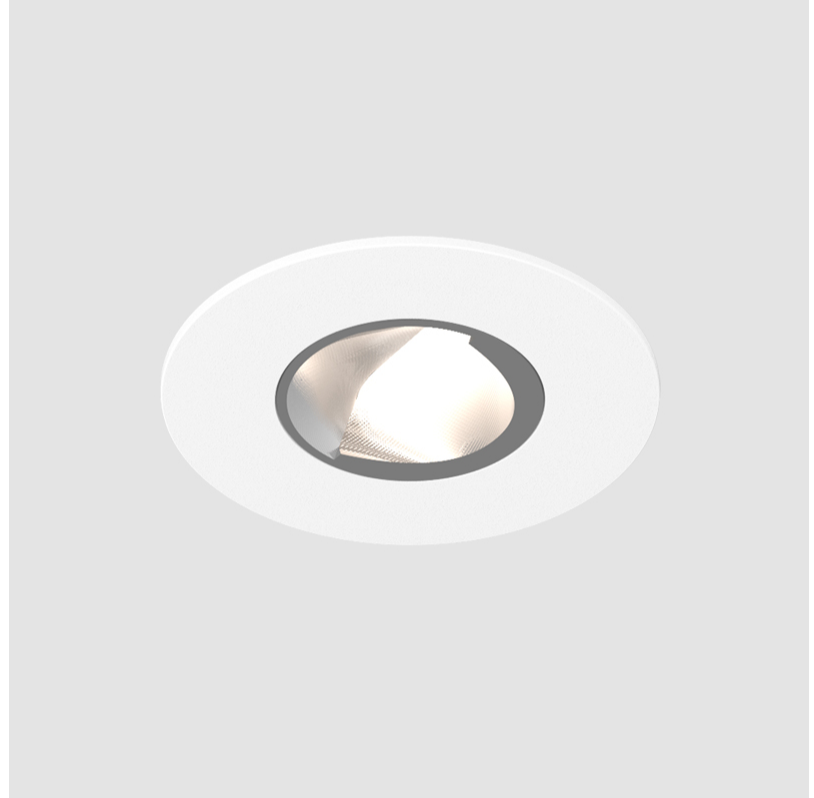

GENERAL

Series: Oiko Pro Round
Subseries: Oiko Pro Wallwash
Brand: Prolicht
Division: Architectural
Mounting Type: Recessed
Mounting Location: Ceiling
Subcategory: Downlight

PHYSICAL

Shape: Round
Diameter (mm): 75
Diameter (in): 2 15/16
Height (mm): 51
Height (in): 2
Ceiling Thickness (mm): 1 - 25
Ceiling Thickness (in): 1/16 - 1 3/16
Min. Recessing Depth (mm): 55
Min. Recessing Depth (in): 2 3/16
Light Distribution: Downlight
Diffuser: Lens Pack - Spread Lens / Linear Spread Lens / Honeycomb Louver
Fixture Finish: SSR / BKV / CWI / CRY / HAB / UFT / ITA / RUA / FTG / MYG / LOD / PUS / FRO / FUP / KIA / POP / BLS / SPG / MEY / GOH / GUM / CHC / COM / ABZ / JAG / OBR / MOS / ROR
Fixture Material: Aluminum Die Cast
Cut-out Measurements: 68mm / 2 11/16" Diameter

ELECTRICAL

Lamp Type: LED (Zhaga Standard)
Input Wattage (W): 14
Total Output Wattage (W): 12.7
Dimming: Dali Dimming
Driver Included: No
Driver Location: Recessed Housing
Driver Type: Constant Current - Universal (120Vac only for DALI driver)
Driver Class: Class 2
Input Voltage (V): 120 - 277
Constant Current (MA): 700

LED

Color Temperature (°K): 2700-6500 Tunable White
Max. Delivered Lumen (lm): 1216
Nominal Lumen (lm): 1460
CRI: >90 CRI
Lamp Life (hrs): 50000
Special LEDs offerings: Tunable White

OPTICAL

Adjustability: Fixed

RATINGS AND CERTIFICATIONS

Certified By: Certified for North American Standards
IP rating: IP20