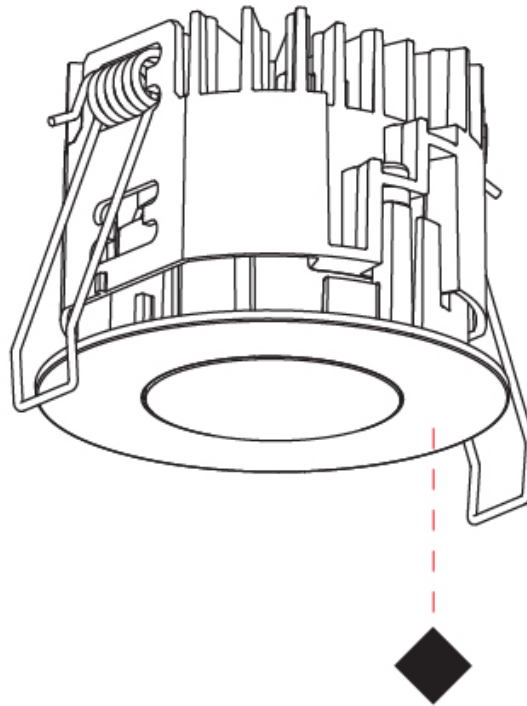

OIKO PRO WALLWASH RECESSED

A35889-

PROJECT

TYPE

SPECIFIER

QUANTITY

DATE

A